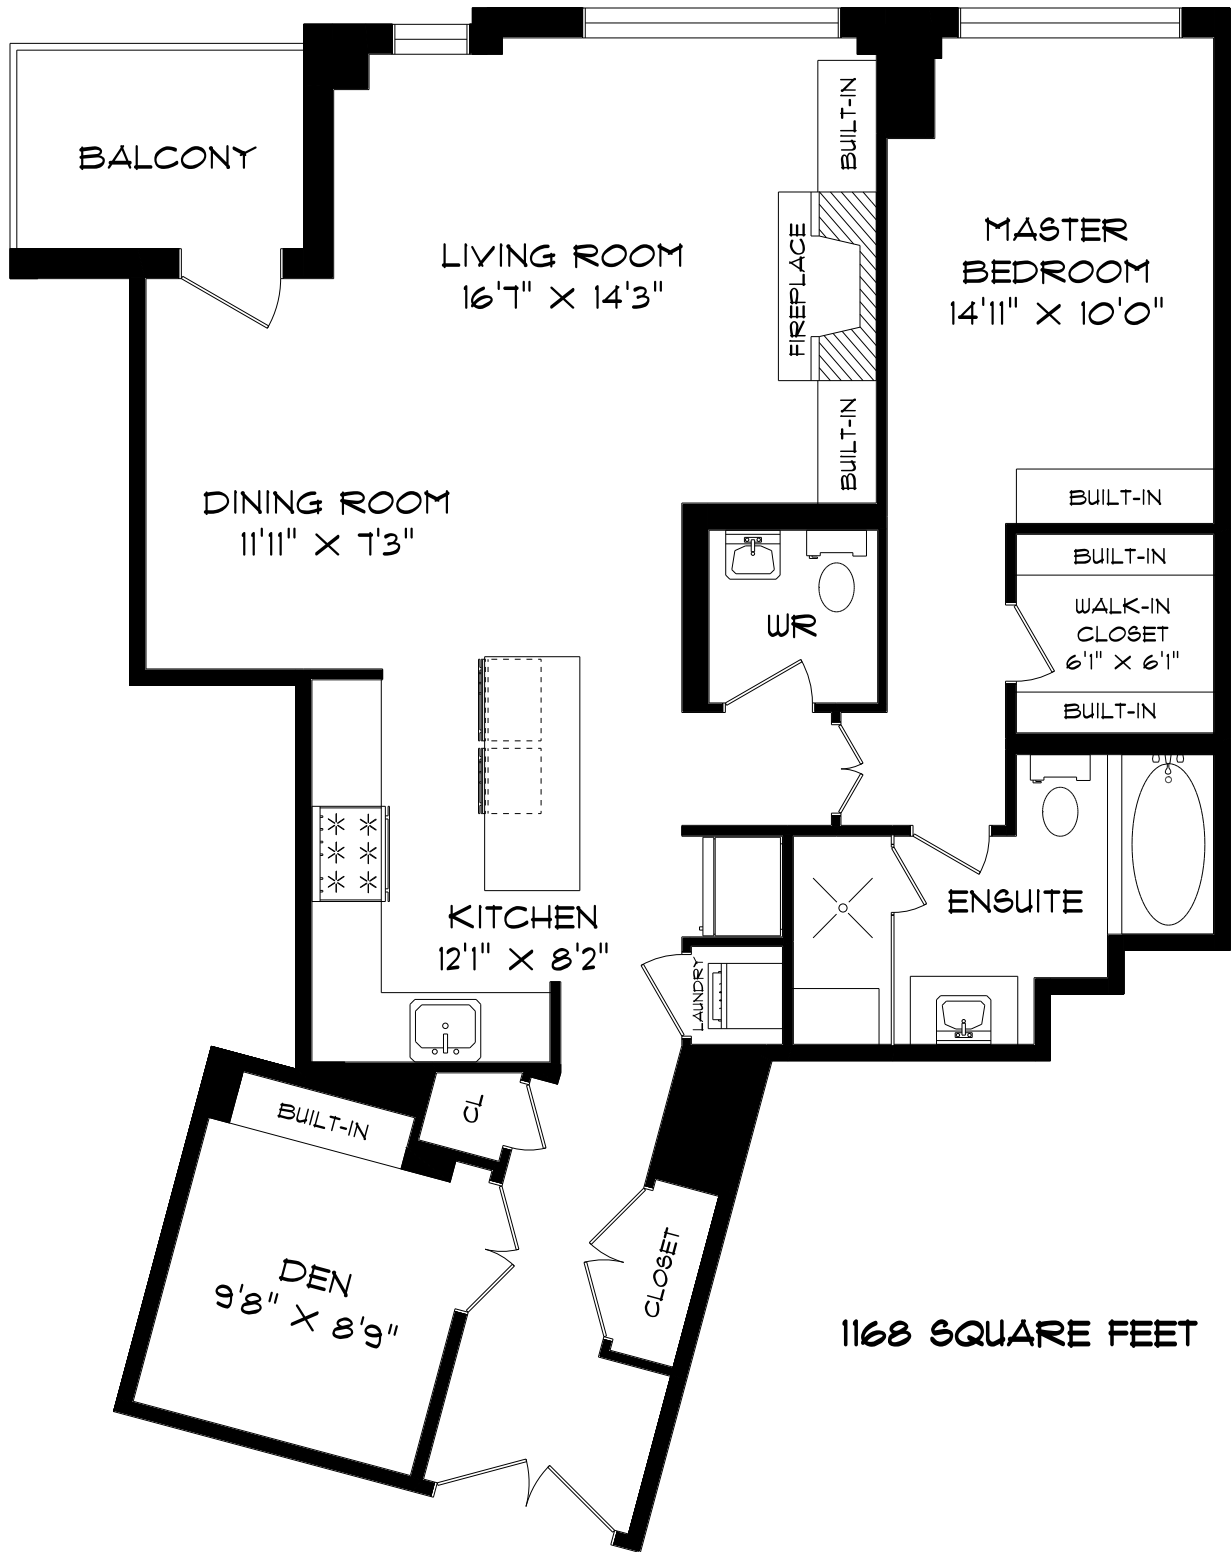

111 FORSYTHE STREET UNIT LPH 1003

PHONE 905-271-7010
FAX 905-271-4468
PLANS@PLANITMEASURING.COM

MEASURED ON MARCH 29, 2012
MEASURED TO TARIION STANDARD
PERIMETER WALL THICKNESS HAS BEEN ESTIMATED.
ROOM SIZES SHOULD BE CONSIDERED APPROXIMATE
SINCE MEASUREMENTS ARE SUBJECT TO CERTIFICATION.
© 2012 PLANIT MEASURING®